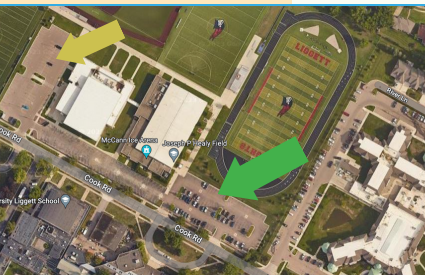

MATCHDAY GUIDE

UNIVERSITY LIGGETT SCHOOL

1045 Cook Rd. Grosse Pointe Woods, MI 48236

GATES OPEN AT 6:00PM

Tickets are \$5 and can be purchased in advance on our website or at the gate. We accept cash and tap to pay. Want more for your buck? Purchase a season ticket for \$25 and get access to all six home matches!

CONCESSIONS

Concessions will be located inside the McCann Ice Arena. Snacks, candy, beverages, and more can be purchased at anytime during the match.

MERCH AND APPAREL

2023 Home and Away jerseys as well as other team apparel can be purchased at the gate. Look as good as the team does with your very own team issued merch!

PARKING

Please park in the lot adjacent to the field.

Only park in the lot to the left of the McCann Ice arena if the main lot is full.

Parking in non-designated areas may result in parking tickets and/or being towed.